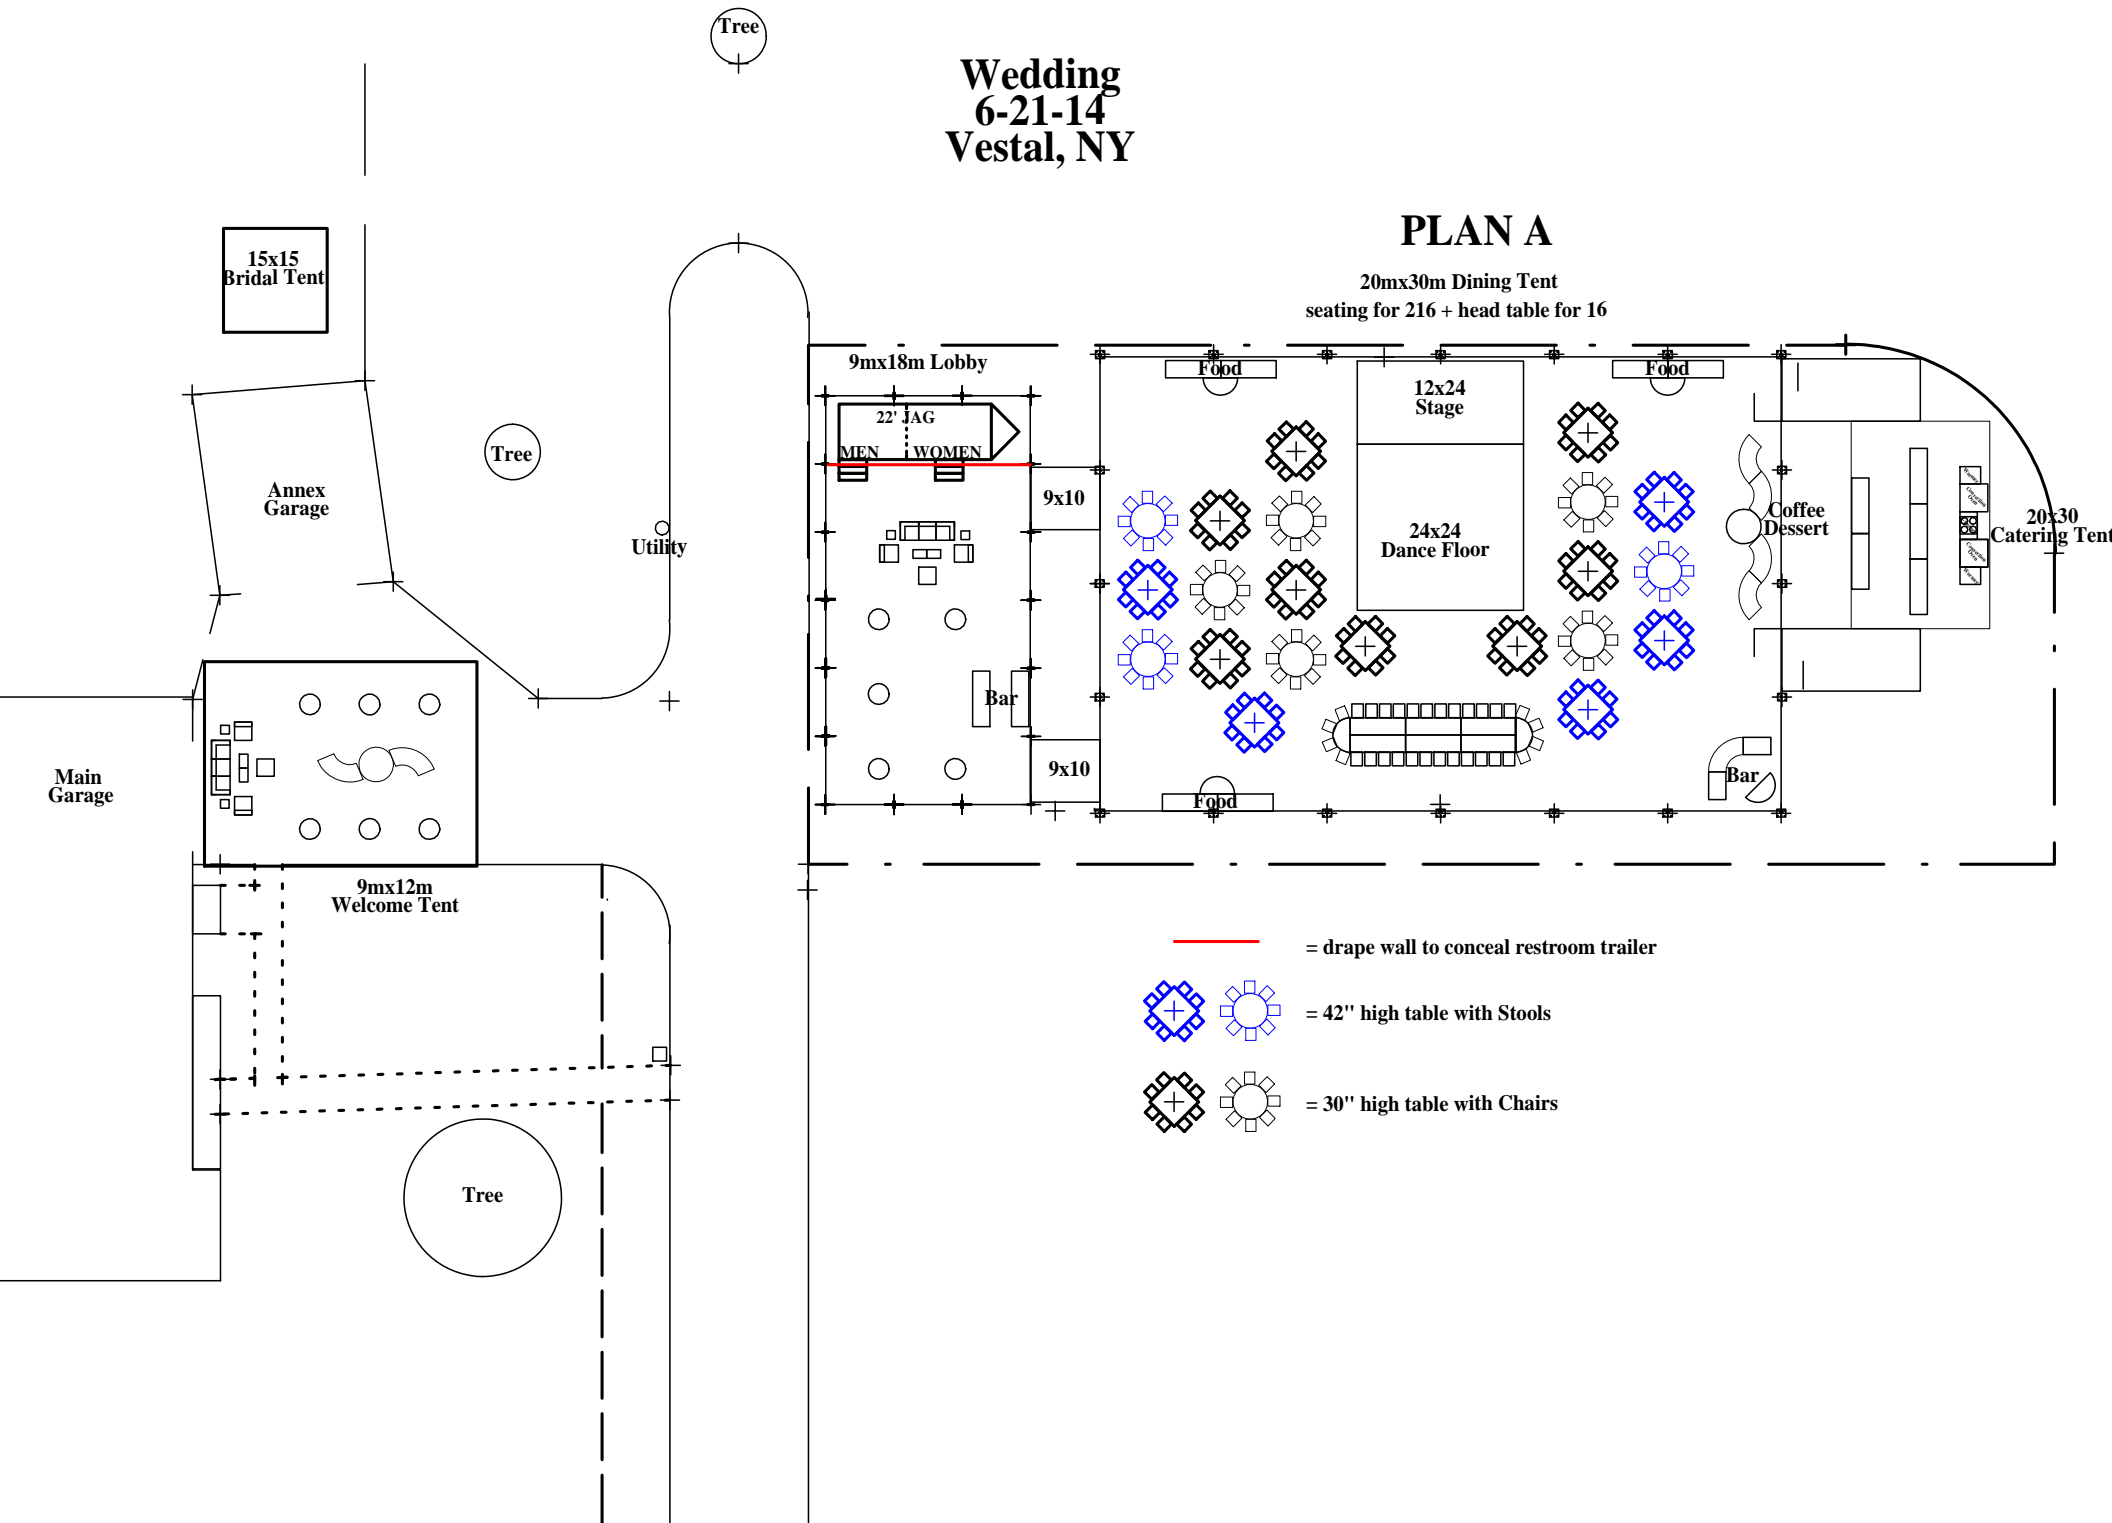

Wedding 6-21-14 Vestal, NY

PLAN A

20mx30m Dining Tent
seating for 216 + head table for 16

 = drape wall to conceal restroom trailer

  = 42" high table with Stools

  = 30" high table with Chairs