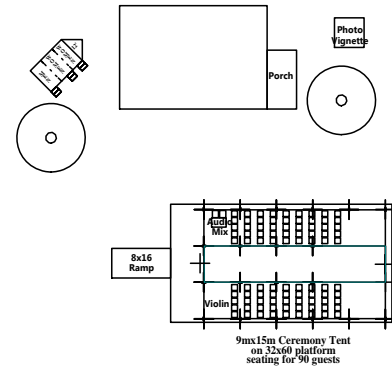

20mx35m Losberger
with 1 apse end & 2 domes
seating for 176 guests

Gravel Road

clifton park
Rental
A SPECIAL EVENTS COMPANY