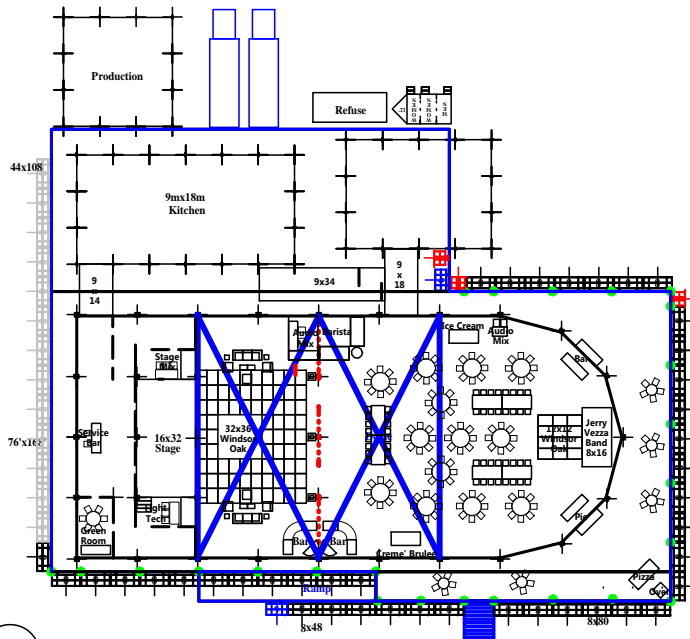

20mx35m Losberger
with 1 apse end & 2 domes
seating for 176 guests

Gravel Road

clifton park
Rental
A SPECIAL EVENTS COMPANY