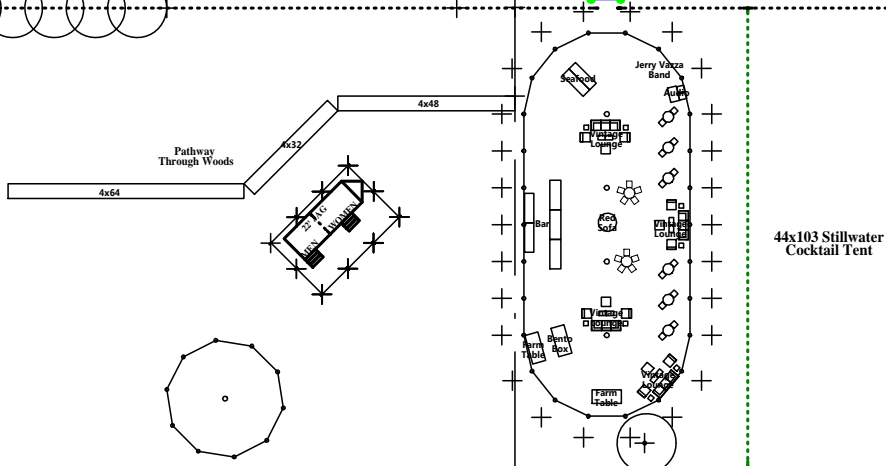

20mx35m Losberger
with 1 apse end & 2 domes
seating for 176 guests

Gravel Road

clifton park
Rental
A SPECIAL EVENTS COMPANY